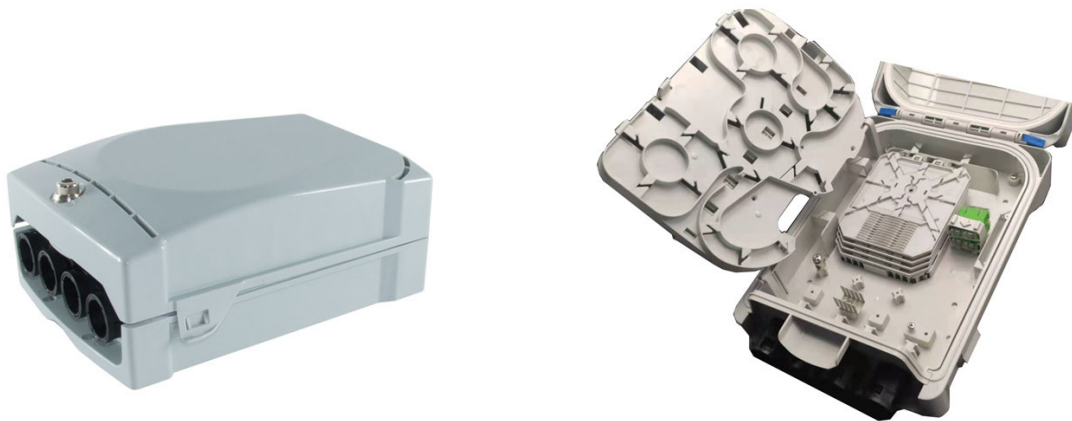

ROE-16UI 16 ports outdoor fiber optic distribution box for Italy Telecom

INTRODUCTION

ROE-16UI 16 ports outdoor fiber optic distribution box for Italy Telecom is for FTTH application, to finish the cable termination and the distribution of the drop cable. It can be wall or pole mounted on the outside environment.

Features

- It complies with the technical specification TIM 983
- IP 56 and IK 10 classification
- Three cable entries with 25mm sheath
- Equipped with 2 junction boards
- Stay up to:4 pre-connectorized 1: 8 splitters or 2 pre-connectorized 1:16 splitters
- Stay up to: 8 SC / APC Duplex adapters or 16 SC / APC Simplex adapters
- Fiber management system that guarantees
- Supplied with safety lock with screw or triangular key

Photos

Drawings